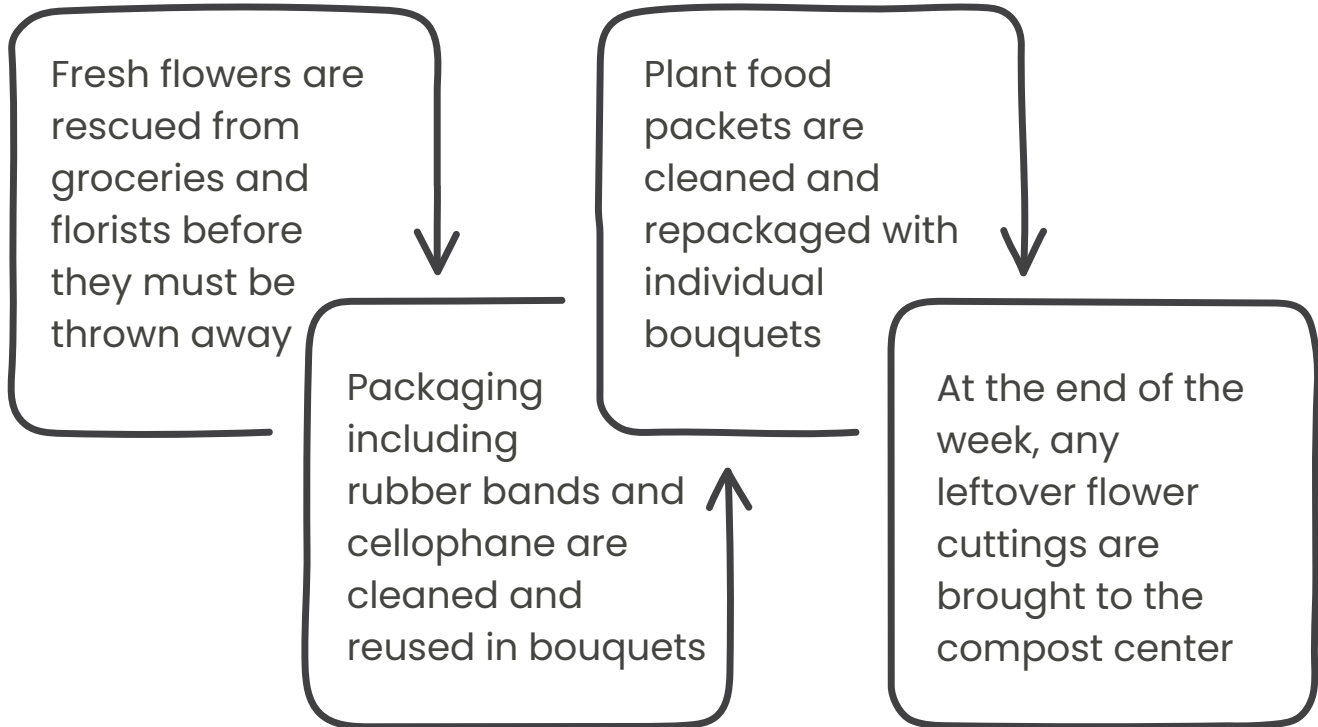

What Is Flower Rescue™

™

SOAR's Flower Rescue Program uses the cathartic nature of flowers to spark engagement and combat loneliness, while also creating an environmentally responsible model of flower recycling. We fill a gap in the supply chain of flower exchanges, ensuring stems that are savable, along with their packaging, circulate back out to the community rather than going to waste in a landfill.

Our Commitment to Environmental Responsibility

Our Commitment to Wellness

Lillies are beautiful, but their smell can be overwhelming in nursing facilities or other therapeutic settings

Roses can pose a perishability challenge, we never want anyone to receive a browning or wilted rose

Delicate Gerbera daisies often need to be cut, cleaned, and propped back in a plastic holder for them to spark a smile.